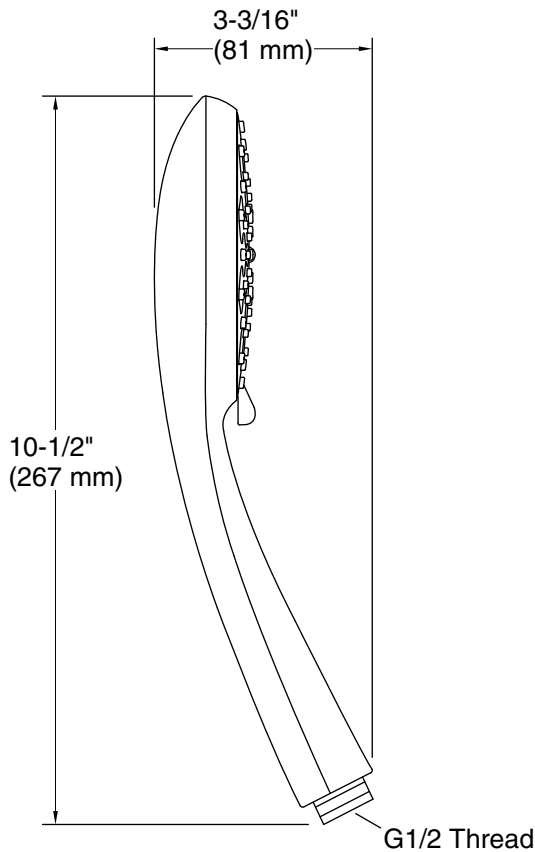

Features

- Handshower features transitional design, inspired by nature.
- Three spray functions and ADA-compliant nonpositive shutoff.
- Wide coverage spray produces an encompassing spray for everyday use.
- Intense drenching spray delivers a forceful spray ideal for rinsing shampoo from hair.
- Targeted spray is a focused stream for targeting sore muscles or use as a utility spray.
- Thumb tab allows for a smooth transition between sprays.
- Spray nozzles cover full area of sprayhead.
- Combination of balance, weight, grip, and angle makes this handshower comfortable and easy to use.
- MasterClean™ sprayface features an easy-to-clean surface that withstands mineral buildup.
- 1.5 gpm (5.7 lpm) maximum flow rate.
- Requires K-8593, K-9514, K-45981, or K-45982 shower hose (sold separately).

Available Colors/Finishes

Color tiles intended for reference only.

Color Code Description

■ CP Polished Chrome

Technical Information

All product dimensions are nominal.

Handshower:

Rated maximum flow: 1.5 gal/min (5.7 l/min)